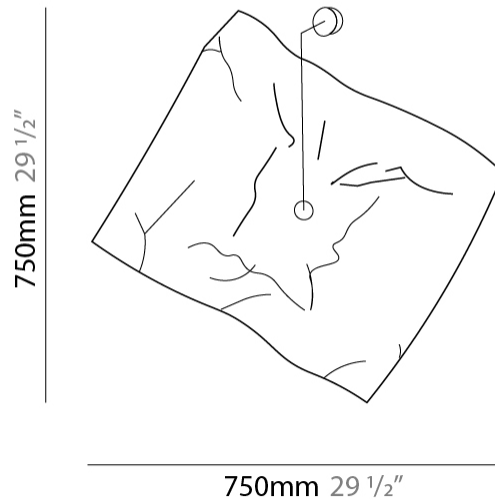

PROJECT _____
TYPE _____
SPECIFIER _____
QUANTITY _____
DATE _____

CRASH SURFACE

D133000-

base number _____
Finish _____
Options _____

1. To build a product code in our configurator select the specify button on the base model # product page
2. To build a manual product code on this datasheet choose from the options listed below in blue font and add the suffix to the base model #

GENERAL

Series: Crash
Brand: Knikerboker
Division: Design
Mounting Type: Surface
Mounting Location: Wall
Subcategory: Ambient

PHYSICAL

Shape: Square
Length (mm): 750
Length (in): 29 1/2
Width (mm): 750
Width (in): 29 1/2
Extension (mm): 260
Extension (in): 10 1/4
Light Distribution: Indirect
Fixture Finish: EWH / EBK / MAN / COF / PRD / SLF / GLF / CLF / BRL
Fixture Material: Metal

ELECTRICAL

Lamp Type: LED
Input Wattage (W): 10.5
Total Output Wattage (W): 10
Dimming: Tri-Mode (Non-Dimming and Phase Dimming (120Vac only) and 0-10V Dimming)
Driver Included: Yes
Driver Location: Integrated
Driver Type: Constant Current - Universal
Driver Class: Class 2
Input Voltage (V): 120 - 277
Constant Current (MA): 250
Upon Request: 0-10Vdc dimming / Phase dimming @120Vac only / Non-dimming 120/277Vac

LED

Number of LEDs: 1
Color Temperature (°K): 3000
Max. Delivered Lumen (lm): 1100
CRI: >85 CRI
Lamp Life (hrs): 50000

OPTICAL

RATINGS AND CERTIFICATIONS

Certified By: Certified for North American Standards
IP rating: IP20