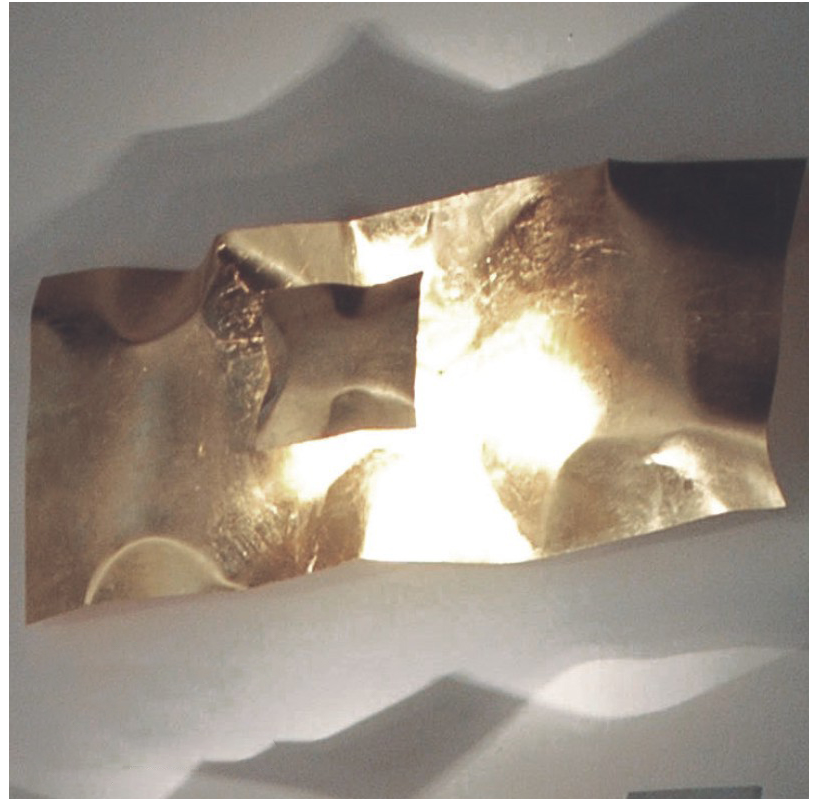

PROJECT	_____
TYPE	_____
SPECIFIER	_____
QUANTITY	_____
DATE	_____

CRASH SURFACE

D133003-

base number   Finish
Options

1. To build a product code in our configurator select the specify button on the base model # product page
2. To build a manual product code on this datasheet choose from the options listed below in blue font and add the suffix to the base model #

GENERAL

Series: Crash
Brand: Knikerboker
Division: Design
Mounting Type: Surface
Mounting Location: Wall
Subcategory: Ambient

PHYSICAL

Shape: Rectangle
Length (mm): 1000
Length (in): 39 3/8
Height (mm): 1000
Height (in): 39 3/8
Extension (mm): 260
Extension (in): 10 1/4
Light Distribution: Indirect
Fixture Finish: [EWH / EBK / MAN / COF / PRD / SLF / GLF / CLF / BRL](#)
Fixture Material: Metal

ELECTRICAL

Lamp Type: LED
Input Wattage (W): 10.5
Total Output Wattage (W): 10
Dimming: Tri-Mode (Non-Dimming and Phase Dimming (120Vac only) and 0-10V Dimming)
Driver Included: Yes
Driver Location: Integrated
Driver Type: Constant Current - Universal
Driver Class: Class 2
Input Voltage (V): 120 - 277
Constant Current (MA): 250
Upon Request: 0-10Vdc dimming / Phase dimming @120Vac / 277Vac

LED

Number of LEDs: 1
Color Temperature (°K): 3000
Max. Delivered Lumen (lm): 1100
CRI: >85 CRI
Lamp Life (hrs): 50000

OPTICAL

RATINGS AND CERTIFICATIONS

Certified By: Certified for North American Standards
IP rating: IP20