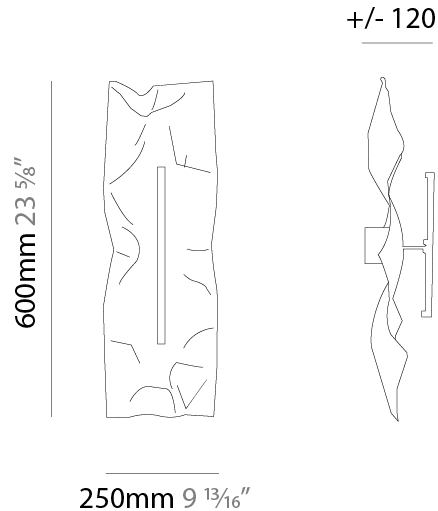

PROJECT
TYPE
SPECIFIER
QUANTITY
DATE

CRASH SURFACE

D132139-

base number Finish Options

1. To build a product code in our configurator select the specify button on the base model # product page
2. To build a manual product code on this datasheet choose from the options listed below in blue font and add the suffix to the base model #

GENERAL

Series: Crash
Brand: Knikerboker
Division: Design
Mounting Type: Surface
Mounting Location: Wall

PHYSICAL

Shape: Rectangle
Length (mm): 600
Length (in): 23 ⁵/₈
Width (mm): 250
Width (in): 9 ¹³/₁₆
Height (mm): 120
Height (in): 4 ³/₄
Light Distribution: Indirect
Fixture Finish: EWH / EBK / MAN / COF / PRD / SLF / GLF / CLF / BRL
Fixture Material: Metal

ELECTRICAL

Lamp Type: LED
Total Output Wattage (W): 6
Dimming: 0-10V Dimming / Phase Dimming (120Vac Only)
Driver Included: Yes
Driver Location: Integrated
Driver Type: Constant Voltage - Universal - Non-dimming
Driver Class: Class 2
Input Voltage (V): 120 - 277
Output Voltage (V): 24
Upon Request: (Not included - see components) Remote: 0-10Vdc dimming / Phase dimming @120Vac only

LED

Number of LEDs: 1 strip
Color Temperature (°K): 3000
Max. Delivered Lumen (lm): 1100
CRI: >85 CRI
Lamp Life (hrs): 50000
Upon Request: 2700K

OPTICAL

RATINGS AND CERTIFICATIONS

Certified By: Certified for North American Standards
IP rating: IP20